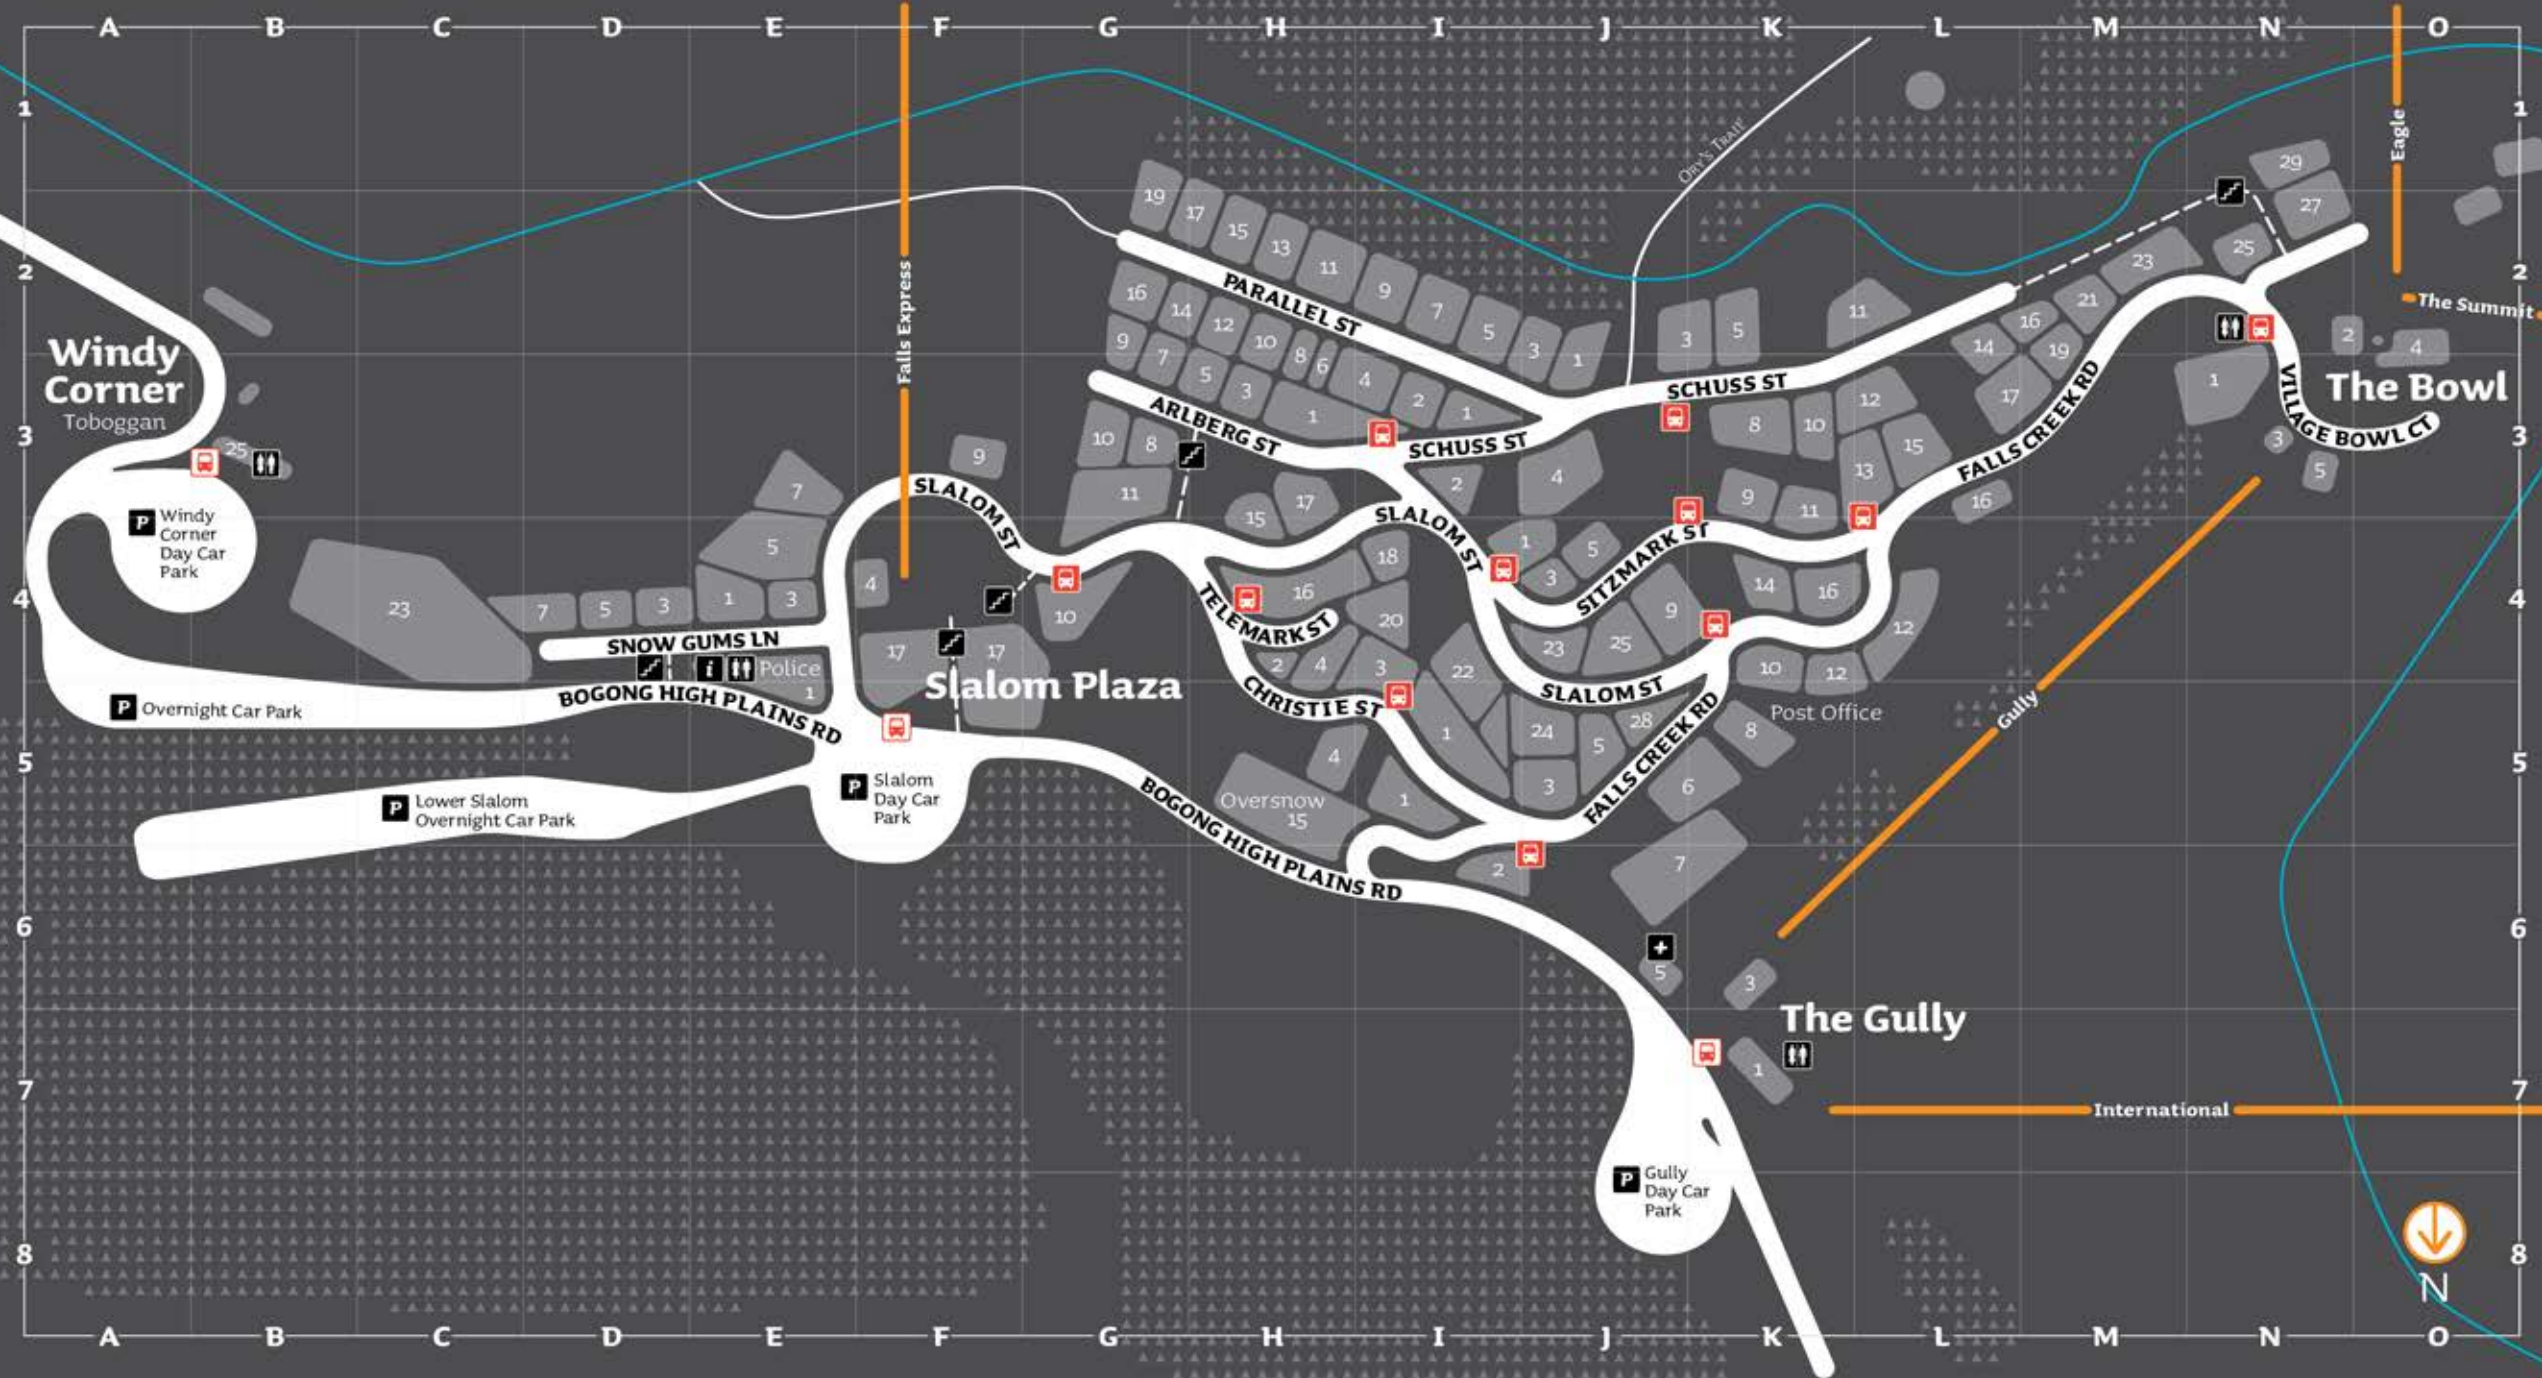

VILLAGE MAP

KEY

Parking	Toilet	Stairs	Shuttle Stop	Building	Main Road	Aqueduct	Lift
Information	Medical Centre	Trees	Village Bus Stop	Street Number	Stair Access	Trail	North